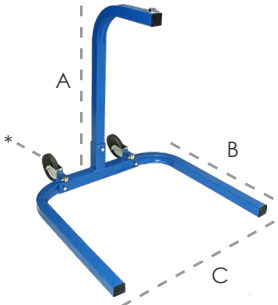

TRUCK COOLER DOCK DOOR MOUNT

MOUNT DIMENSIONS				SHIPPING WEIGHT
A	B	C	D	
10.5"	36"	11"	25"	16 lbs

COLUMN-WALL

FAN SIZE	MOUNT DIMENSIONS			SHIPPING WEIGHT
	A	B	C	
10"	14"	19"	14"	4 lbs
14-22"	22"	30.5"	22"	13 lbs
26-30"	27"	38"	29"	20 lbs
34"	36"	43"	30"	24 lbs

OSCILLATORS AVAILABLE

RACK MOUNT PICK MODULE FANS

FAN SIZE	MOUNT DIMENSIONS			SHIPPING WEIGHT
	A	B	C	
14"	10.5"	3"	14.5"	5 lbs
18"	10.5"	3"	17"	7 lbs
22"	10.5"	3"	19"	8 lbs
26-30"	10.5"	3"	21"	10 lbs

PORTABLE STROLLER

FAN SIZE	MOUNT DIMENSIONS			SHIPPING WEIGHT
	A	B	C	
14-30"	32"	35"	32"	36 lbs

* 5" Caster Wheels

OSCILLATORS AVAILABLE

PEDESTAL BASE

FAN SIZE	MOUNT DIMENSIONS			SHIPPING WEIGHT
	A	B	C	
14"	12"	-	14.5"	6 lbs
18-22"	15"	-	23"	12 lbs
26"	16"	-	26"	15 lbs
30"	20"	-	26"	15 lbs
34"	41.5"	32.5"	28.5"	106 lbs

BEAM CLAMP

FAN SIZE	MOUNT DIMENSIONS			SHIPPING WEIGHT
	A	B	C	
14-30"	7"	3"	2"	3 lbs