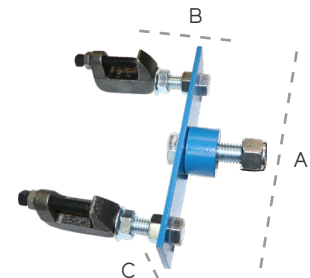

OSCILLATORS AVAILABLE

RACK MOUNT PICK MODULE FANS

FAN SIZE	MOUNT DIMENSIONS			SHIPPING WEIGHT
	A	B	C	
14"	10.5"	3"	14.5"	5 lbs
18"	10.5"	3"	17"	7 lbs
22"	10.5"	3"	19"	8 lbs
26-30"	10.5"	3"	21"	10 lbs

PORTABLE STROLLER

FAN SIZE	MOUNT DIMENSIONS			SHIPPING WEIGHT
	A	B	C	
14-30"	32"	35"	32"	36 lbs

* 5" Caster Wheels

OSCILLATORS AVAILABLE

PEDESTAL BASE

FAN SIZE	MOUNT DIMENSIONS			SHIPPING WEIGHT
	A	B	C	
14"	12"	-	14.5"	6 lbs
18-22"	15"	-	23"	12 lbs
26"	16"	-	26"	15 lbs
30"	20"	-	26"	15 lbs
34"	41.5"	32.5"	28.5"	106 lbs

BEAM CLAMP

FAN SIZE	MOUNT DIMENSIONS			SHIPPING WEIGHT
	A	B	C	
14-30"	7"	3"	2"	3 lbs