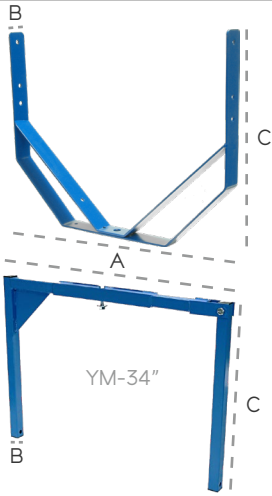

MOUNTING OPTIONS

YOKE MOUNT STANDARD

FAN SIZE	MOUNT DIMENSIONS			SHIPPING WEIGHT
	A	B	C	
14"	14"	2"	14"	4 lbs
18"	19.5"	2"	14.5"	8 lbs
22"	24"	2"	18"	10 lbs
26"	28"	4"	19.5"	21 lbs
30"	30.5"	4"	20.75"	24 lbs
34"	36"	2"	29"	25 lbs

TRUCK COOLER DOCK DOOR MOUNT

MOUNT DIMENSIONS				SHIPPING WEIGHT
A	B	C	D	
10.5"	36"	11"	25"	16 lbs

COLUMN-WALL

FAN SIZE	MOUNT DIMENSIONS			SHIPPING WEIGHT
	A	B	C	
10"	14"	19"	14"	4 lbs
14-22"	22"	30.5"	22"	13 lbs
26-30"	27"	38"	29"	20 lbs
34"	36"	43"	30"	24 lbs

FAN SIZE	MOUNT DIMENSIONS			SHIPPING WEIGHT
	A	B	C	
14-30"	32"	35"	32"	36 lbs

* 5" Caster Wheels

OSCILLATORS AVAILABLE

PEDESTAL BASE

FAN SIZE	MOUNT DIMENSIONS			SHIPPING WEIGHT
	A	B	C	
14"	12"	-	14.5"	6 lbs
18-22"	15"	-	23"	12 lbs
26"	16"	-	26"	15 lbs
30"	20"	-	26"	15 lbs
34"	41.5"	32.5"	28.5"	106 lbs

BEAM CLAMP

FAN SIZE	MOUNT DIMENSIONS			SHIPPING WEIGHT
	A	B	C	
14-30"	7"	3"	2"	3 lbs