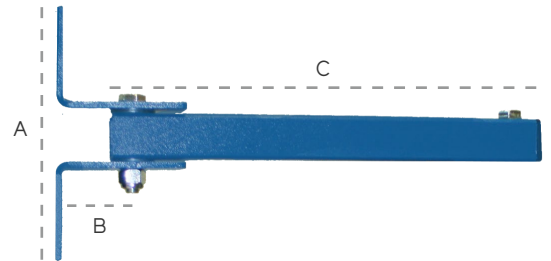

TRUCK COOLER DOCK DOOR MOUNT

MOUNT DIMENSIONS				SHIPPING WEIGHT
A	B	C	D	
10.5"	36"	11"	25"	16 lbs

COLUMN-WALL

FAN SIZE	MOUNT DIMENSIONS			SHIPPING WEIGHT
	A	B	C	
10"	14"	19"	14"	4 lbs
14-22"	22"	30.5"	22"	13 lbs
26-30"	27"	38"	29"	20 lbs
34"	36"	43"	30"	24 lbs

OSCILLATORS AVAILABLE

RACK MOUNT PICK MODULE FANS

FAN SIZE	MOUNT DIMENSIONS			SHIPPING WEIGHT
	A	B	C	
14"	10.5"	3"	14.5"	5 lbs
18"	10.5"	3"	17"	7 lbs
22"	10.5"	3"	19"	8 lbs
26-30"	10.5"	3"	21"	10 lbs

PORTABLE STROLLER

FAN SIZE	MOUNT DIMENSIONS			SHIPPING WEIGHT
	A	B	C	
14-30"	32"	35"	32"	36 lbs

* 5" Caster Wheels

OSCILLATORS AVAILABLE

PEDESTAL BASE

FAN SIZE	MOUNT DIMENSIONS			SHIPPING WEIGHT
	A	B	C	
14"	12"	-	14.5"	6 lbs
18-22"	15"	-	23"	12 lbs
26"	16"	-	26"	15 lbs
30"	20"	-	26"	15 lbs
34"	41.5"	32.5"	28.5"	106 lbs