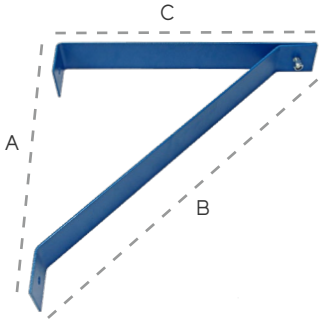

MOUNTING OPTIONS

YOKE MOUNT STANDARD

FAN SIZE	MOUNT DIMENSIONS			SHIPPING WEIGHT
	A	B	C	
14"	14"	2"	14"	4 lbs
18"	19.5"	2"	14.5"	8 lbs
22"	24"	2"	18"	10 lbs
26"	28"	4"	19.5"	21 lbs
30"	30.5"	4"	20.75"	24 lbs
34"	36"	2"	29"	25 lbs

TRUCK COOLER DOCK DOOR MOUNT

MOUNT DIMENSIONS				SHIPPING WEIGHT
A	B	C	D	
10.5"	36"	11"	25"	16 lbs

COLUMN-WALL

FAN SIZE	MOUNT DIMENSIONS			SHIPPING WEIGHT
	A	B	C	
10"	14"	19"	14"	4 lbs
14-22"	22"	30.5"	22"	13 lbs
26-30"	27"	38"	29"	20 lbs
34"	36"	43"	30"	24 lbs

OSCILLATORS AVAILABLE

RACK MOUNT PICK MODULE FANS

FAN SIZE	MOUNT DIMENSIONS			SHIPPING WEIGHT
	A	B	C	
14"	10.5"	3"	14.5"	5 lbs
18"	10.5"	3"	17"	7 lbs
22"	10.5"	3"	19"	8 lbs
26-30"	10.5"	3"	21"	10 lbs

PORTABLE STROLLER

FAN SIZE	MOUNT DIMENSIONS			SHIPPING WEIGHT
	A	B	C	
14-30"	32"	35"	32"	36 lbs

* 5" Caster Wheels

OSCILLATORS AVAILABLE

PEDESTAL BASE

FAN SIZE	MOUNT DIMENSIONS			SHIPPING WEIGHT
	A	B	C	
14"	12"	-	14.5"	6 lbs
18-22"	15"	-	23"	12 lbs
26"	16"	-	26"	15 lbs
30"	20"	-	26"	15 lbs
34"	41.5"	32.5"	28.5"	106 lbs