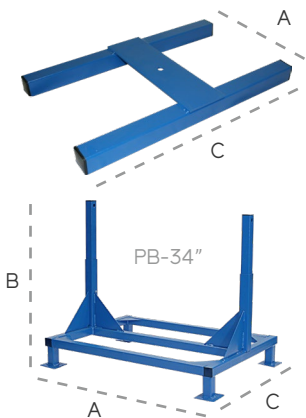

TRUCK COOLER DOCK DOOR MOUNT

MOUNT DIMENSIONS				SHIPPING WEIGHT
A	B	C	D	
10.5"	36"	11"	25"	16 lbs

COLUMN-WALL

FAN SIZE	MOUNT DIMENSIONS			SHIPPING WEIGHT
	A	B	C	
10"	14"	19"	14"	4 lbs
14-22"	22"	30.5"	22"	13 lbs
26-30"	27"	38"	29"	20 lbs
34"	36"	43"	30"	24 lbs

OSCILLATORS AVAILABLE

RACK MOUNT PICK MODULE FANS

FAN SIZE	MOUNT DIMENSIONS			SHIPPING WEIGHT
	A	B	C	
14"	10.5"	3"	14.5"	5 lbs
18"	10.5"	3"	17"	7 lbs
22"	10.5"	3"	19"	8 lbs
26-30"	10.5"	3"	21"	10 lbs

PORTABLE STROLLER

FAN SIZE	MOUNT DIMENSIONS			SHIPPING WEIGHT
	A	B	C	
14-30"	32"	35"	32"	36 lbs

* 5" Caster Wheels

OSCILLATORS AVAILABLE

PEDESTAL BASE

FAN SIZE	MOUNT DIMENSIONS			SHIPPING WEIGHT
	A	B	C	
14"	12"	-	14.5"	6 lbs
18-22"	15"	-	23"	12 lbs
26"	16"	-	26"	15 lbs
30"	20"	-	26"	15 lbs
34"	41.5"	32.5"	28.5"	106 lbs