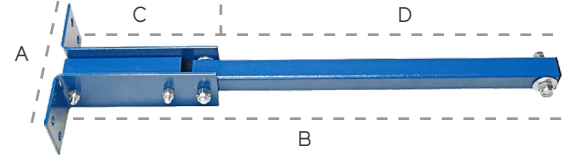

MOUNTING OPTIONS

YOKE MOUNT STANDARD

FAN SIZE	MOUNT DIMENSIONS			SHIPPING WEIGHT
	A	B	C	
14"	14"	2"	14"	4 lbs
18"	19.5"	2"	14.5"	8 lbs
22"	24"	2"	18"	10 lbs
26"	28"	4"	19.5"	21 lbs
30"	30.5"	4"	20.75"	24 lbs
34"	36"	2"	29"	25 lbs

TRUCK COOLER DOCK DOOR MOUNT

MOUNT DIMENSIONS				SHIPPING WEIGHT
A	B	C	D	
10.5"	36"	11"	25"	16 lbs

COLUMN-WALL

FAN SIZE	MOUNT DIMENSIONS			SHIPPING WEIGHT
	A	B	C	
10"	14"	19"	14"	4 lbs
14-22"	22"	30.5"	22"	13 lbs
26-30"	27"	38"	29"	20 lbs
34"	36"	43"	30"	24 lbs

OSCILLATORS AVAILABLE

RACK MOUNT PICK MODULE FANS

FAN SIZE	MOUNT DIMENSIONS			SHIPPING WEIGHT
	A	B	C	
14"	10.5"	3"	14.5"	5 lbs
18"	10.5"	3"	17"	7 lbs
22"	10.5"	3"	19"	8 lbs
26-30"	10.5"	3"	21"	10 lbs

PORTABLE STROLLER

FAN SIZE	MOUNT DIMENSIONS			SHIPPING WEIGHT
	A	B	C	
14-30"	32"	35"	32"	36 lbs

* 5" Caster Wheels

OSCILLATORS AVAILABLE

PEDESTAL BASE

FAN SIZE	MOUNT DIMENSIONS			SHIPPING WEIGHT
	A	B	C	
14"	12"	-	14.5"	6 lbs
18-22"	15"	-	23"	12 lbs
26"	16"	-	26"	15 lbs
30"	20"	-	26"	15 lbs
34"	41.5"	32.5"	28.5"	106 lbs